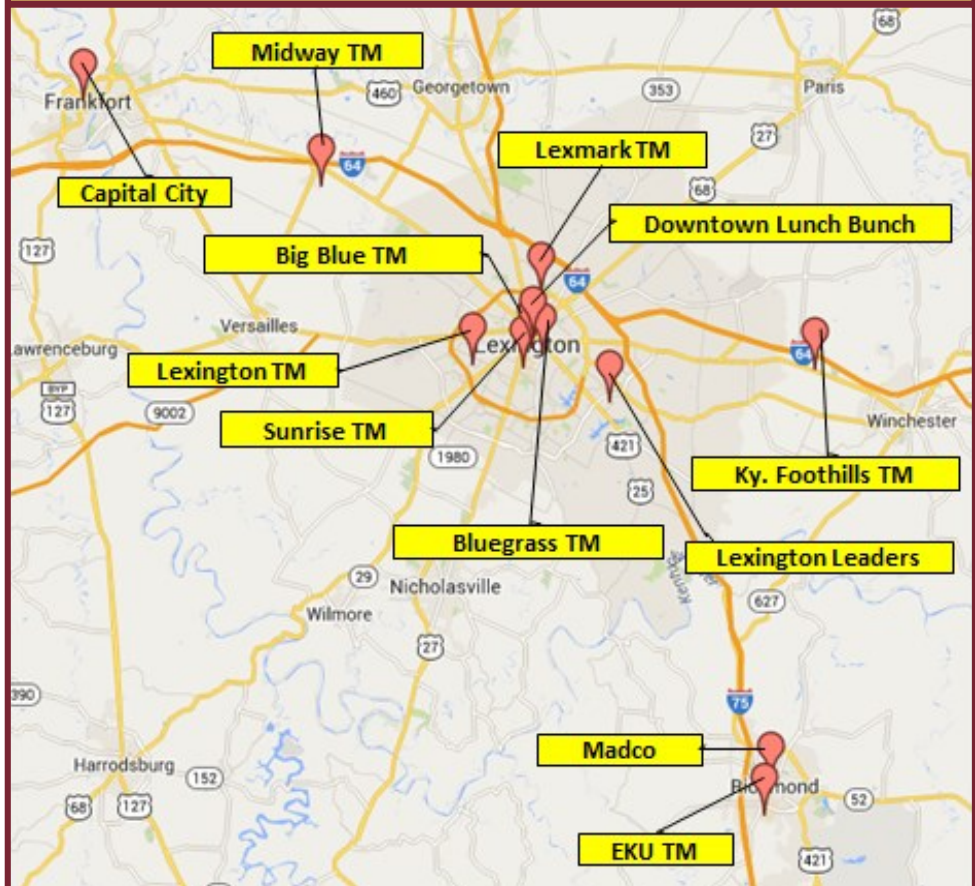

Bluegrass Toastmasters
6:30-8 PM 1st & 3rd Monday
Lexington Hearing & Speech Center
350 Henry Clay Blvd., Lexington
www.toastmastersofthebluegrass.com

Madco Club
7-8:15 PM 1st & 3rd Monday
Central Bank
Lancaster and Main, Richmond
madcotoastmasters.onefireplace.com

Bluegrass Division E Toastmasters Club Map

Tuesday

Sunrise TM Club
6:30-7:30 AM Every Tuesday
E. S. Goodbarn, UK Campus
Farm Road, Lexington
www.kysunrisetoastmasters.org

Lexmark Club
11:45-12:45 1st, 3rd, and 5th Tuesday
Lexmark International, Inc.
740 New Circle Rd., Lexington
Building 001, Conference Room E191011

Lexington Toastmasters Club
6:30-8 PM Every Tuesday
Gethsemane Lutheran Church
2185 Garden Springs Drive, Lexington
www.lexingtontoastmasters.camp7.org

Wednesday

EKU Toastmasters
5-6:15 Every Wednesday
(during fall, spring semesters)
Eastern Kentucky University
EKU Crabbe Library Room 204D
521 Lancaster Ave, Richmond

Thursday

Downtown Lunch Bunch
Noon-1 PM Every Thursday
Calvary Baptist Church Recreation Ctr.
150 E High St., Lexington
www.downtownlunchbunch.com

Kentucky Foothills Toastmasters
12:05-1 PM Every Thursday
East Kentucky Power Cooperative
4775 Lexington Rd., Winchester
7661.toastmastersclubs.org