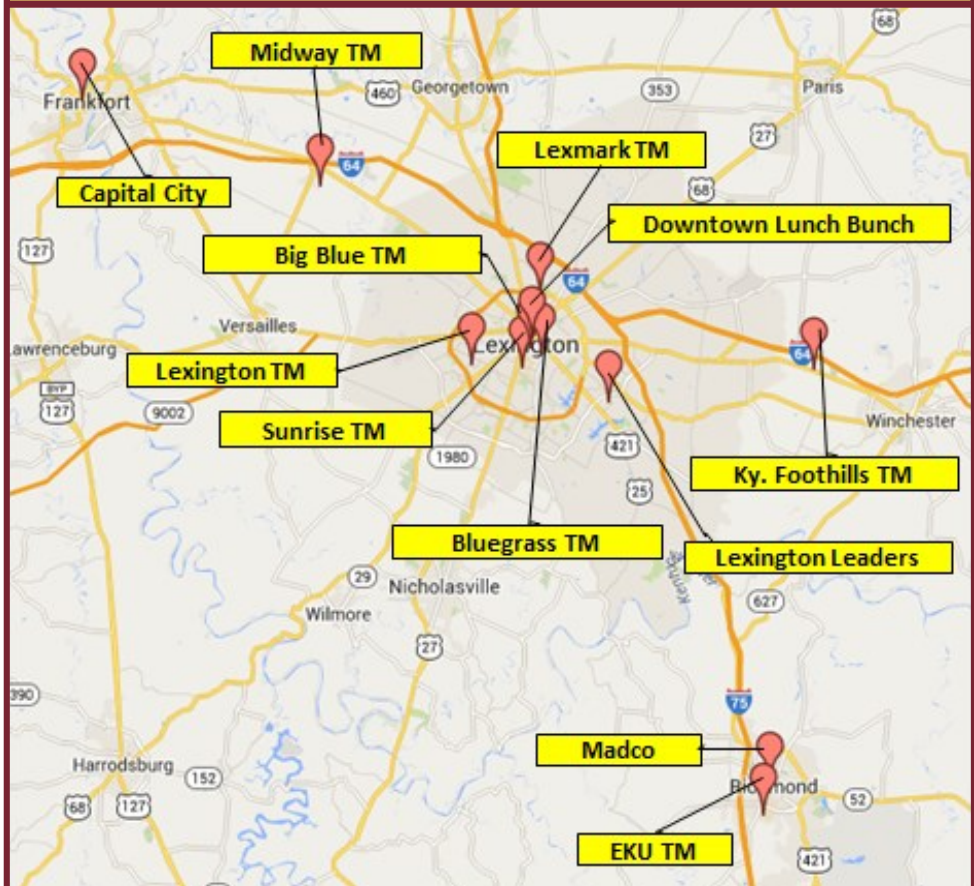

Bluegrass Toastmasters
6:30-8 PM 1st & 3rd Monday
Lexington Hearing & Speech Center
350 Henry Clay Blvd., Lexington
www.toastmastersofthebluegrass.com

Madco Club
7-8:15 PM 1st & 3rd Monday
Central Bank
Lancaster and Main, Richmond
madcotoastmasters.onefireplace.com

Bluegrass Division E Toastmasters Club Map

Tuesday

Sunrise TM Club
6:30-7:30 AM Every Tuesday
E. S. Goodbarn, UK Campus
Farm Road, Lexington
www.kysunrisetoastmasters.org

Lexmark Club
11:45-12:45 1st, 3rd, and 5th Tuesday
Lexmark International, Inc.
740 New Circle Rd., Lexington
Building 001, Conference Room E191011

Lexington Toastmasters Club
6:30-8 PM Every Tuesday
Gethsemane Lutheran Church
2185 Garden Springs Drive, Lexington
www.lexingtontoastmasters.camp7.org

Wednesday

EKU Toastmasters
5-6:15 Every Wednesday
(during fall, spring semesters)
Eastern Kentucky University
EKU Crabbe Library Room 204D
521 Lancaster Ave, Richmond

Thursday

Downtown Lunch Bunch
Noon-1 PM Every Thursday
Calvary Baptist Church Recreation Ctr.
150 E High St., Lexington
www.downtownlunchbunch.com

Kentucky Foothills Toastmasters
12:05-1 PM Every Thursday
East Kentucky Power Cooperative
4775 Lexington Rd., Winchester
7661.toastmastersclubs.org